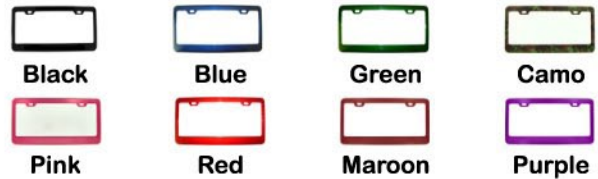

License Plate Frames

Support your local school, community or your business.

PLASTIC

		Plastic				
Quantity		2	25	50	100	250
Price		\$11.95	\$10.95	\$9.45	\$8.45	\$7.20

Available Colors

ZINC ALLOY

		Zinc Alloy				
Quantity		2	25	50	100	250
Price		\$14.95	\$13.95	\$12.45	\$11.20	\$9.50

Available Colors

ALUMINUM

		Aluminum				
Quantity		2	25	50	100	250
Price		\$15.95	\$14.95	\$13.45	\$12.20	\$10.50

Available Colors

MOTORCYCLE (ZINC ALLOY)

		Motorcycle - Zinc Alloy				
Quantity		1	25	50	100	250
Price		\$14.95	\$13.95	\$12.45	\$11.20	\$9.50

Available Colors